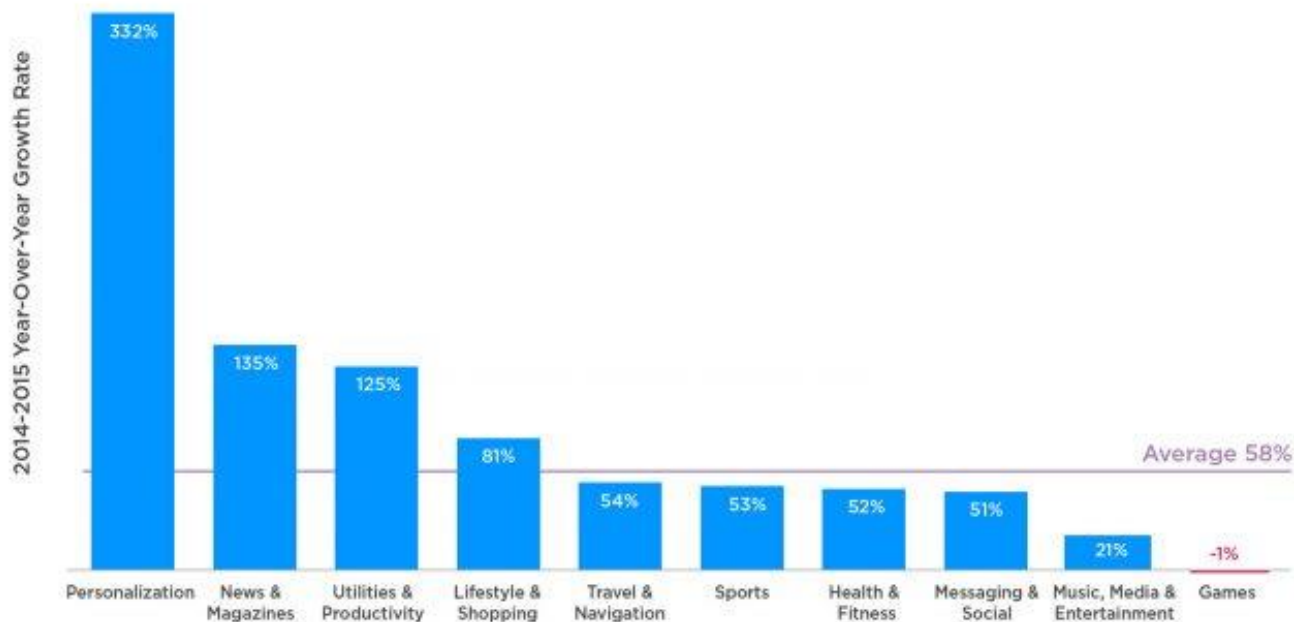

Mobile Use Grows 58% Year Over Year (Sessions)

Dlaczego Telekomunikacja (Radio)?

MONTHLY USAGE OF APP AND MOBILE WEB

89% OF THEIR TIME SPENT
ON MEDIA IS THROUGH
MOBILE APPS

MEN

29 HRS 32 MINUTES

22 HRS 27 MINUTES